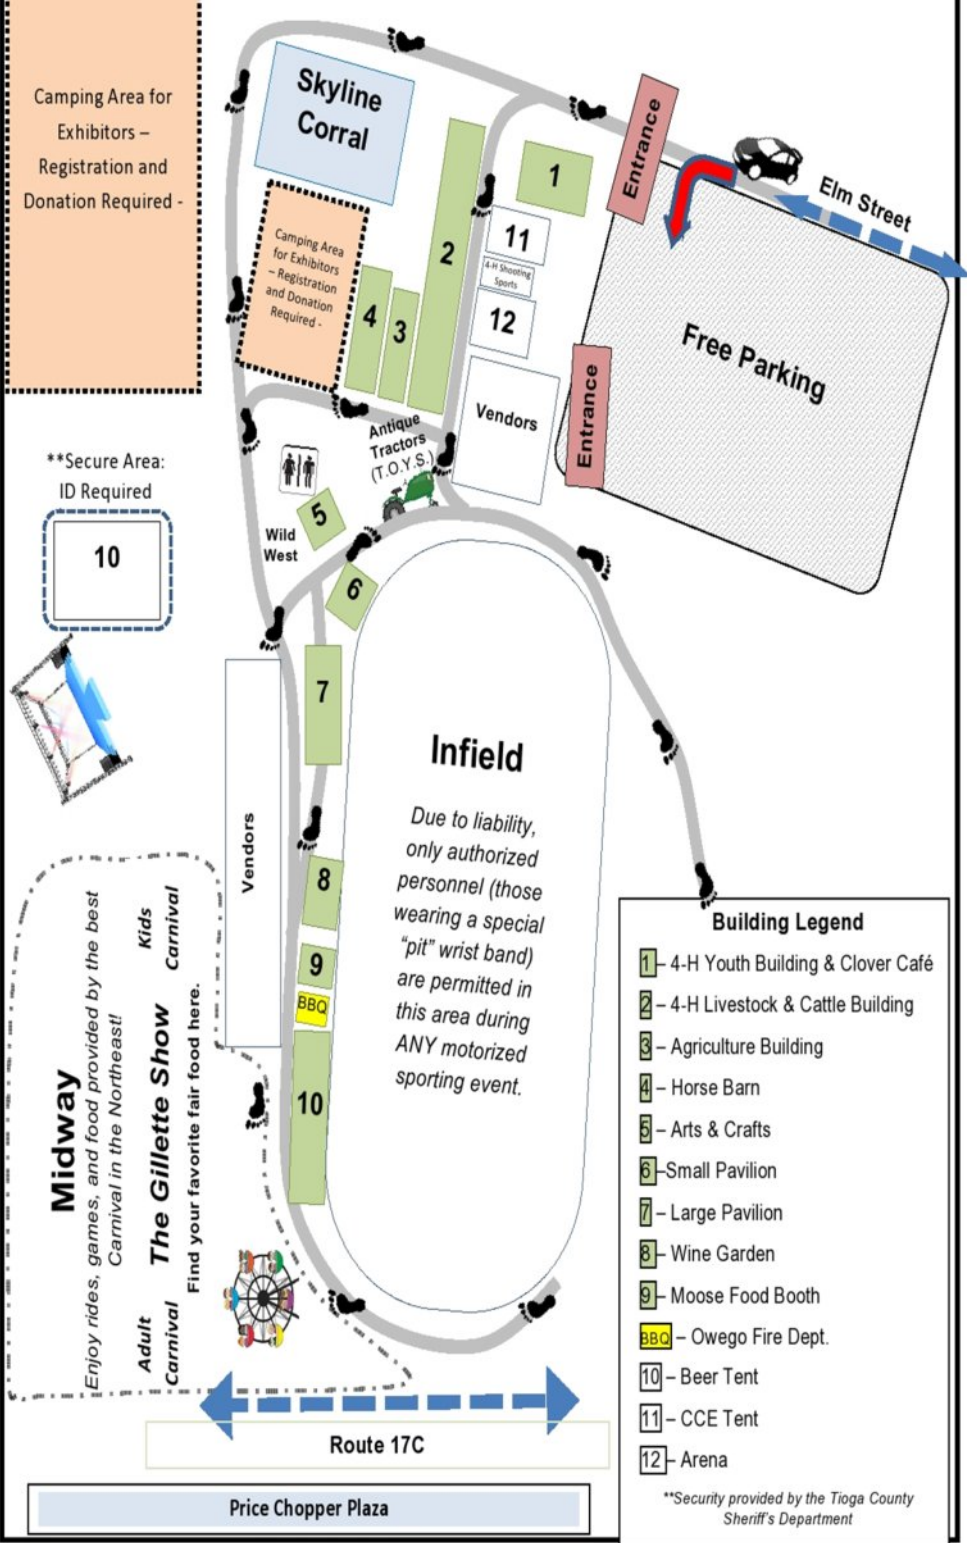

Camping Area for Exhibitors -
Registration and Donation Required -

**Secure Area:
ID Required

10

Elm Street

Free Parking

Entrance

Entrance

Skyline Corral

1

2

3

4

11

12

Vendors

Antique Tractors (T.O.Y.S.)

Wild West

5

6

7

8

9

10

Vendors

BBQ

Infield

Due to liability, only authorized personnel (those wearing a special "pit" wrist band) are permitted in this area during ANY motorized sporting event.

Midway

Enjoy rides, games, and food provided by the best Carnival in the Northeast!

Adult Carnival

The Gillette Show

Kids Carnival

Find your favorite fair food here.

Route 17C

Price Chopper Plaza

1. **Building Legend**
2. 1 - 4-H Youth Building & Clover Café
   - 2 - 4-H Livestock & Cattle Building
   - 3 - Agriculture Building
   - 4 - Horse Barn
   - 5 - Arts & Crafts
   - 6 - Small Pavilion
   - 7 - Large Pavilion
   - 8 - Wine Garden
   - 9 - Moose Food Booth
   - BBQ - Owego Fire Dept.
   - 10 - Beer Tent
   - 11 - CCE Tent
   - 12 - Arena

**Security provided by the Tioga County Sheriff's Department